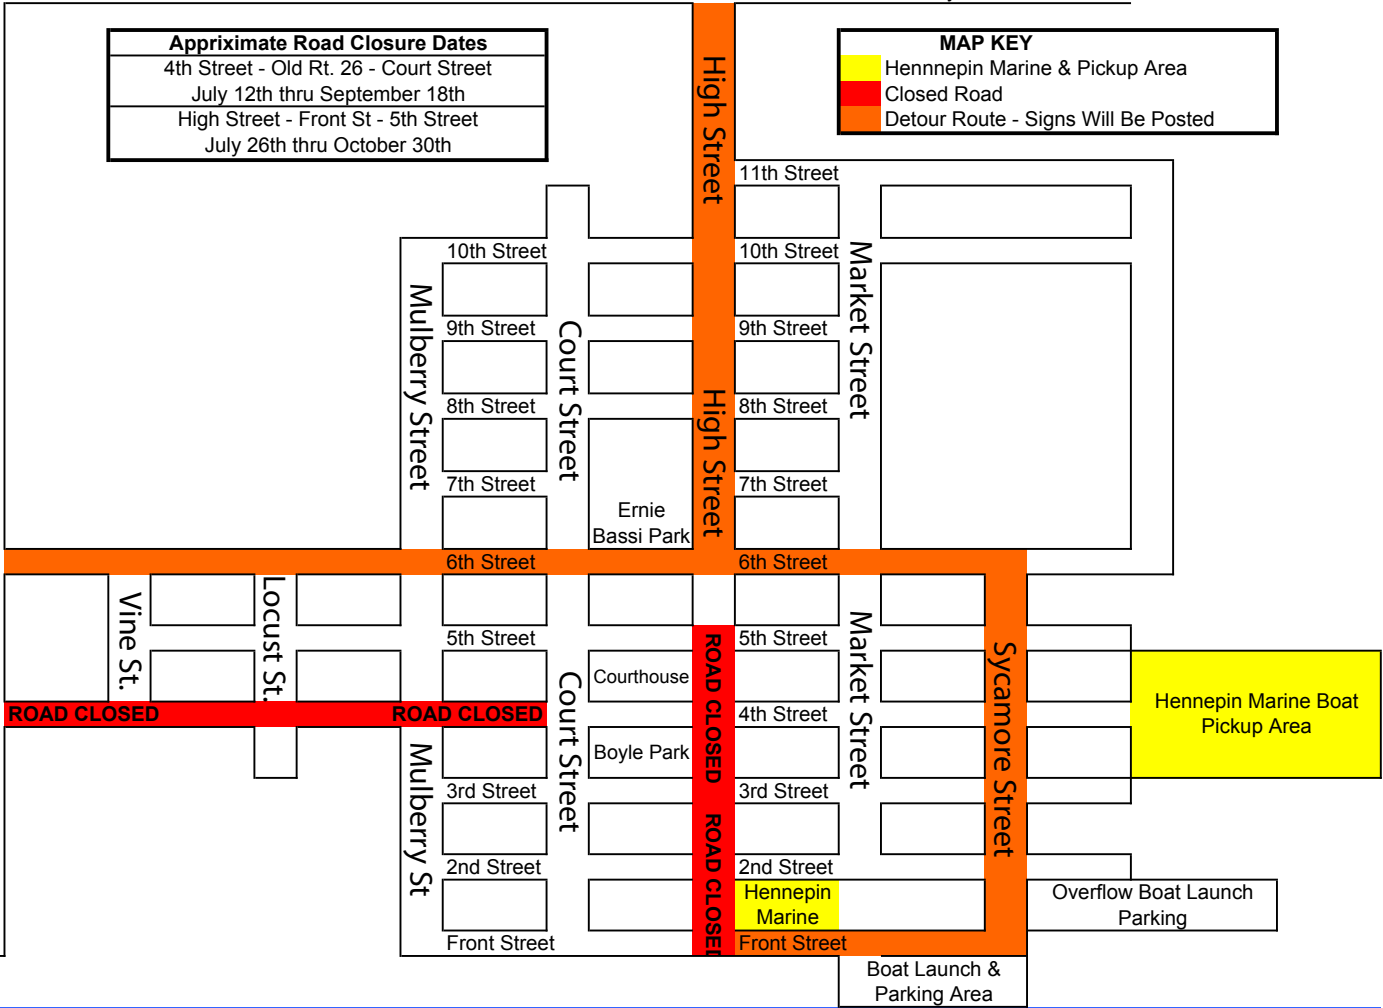

IL Rt. 71

<---To I-180 & Rt. 71

IL Route 26

To Henry --->

Approximate Road Closure Dates
4th Street - Old Rt. 26 - Court Street July 12th thru September 18th
High Street - Front St - 5th Street July 26th thru October 30th

MAP KEY
 Hennepin Marine & Pickup Area
 Closed Road
 Detour Route - Signs Will Be Posted

Interstate I-180 to Princeton & I-80

Old IL Route 26

Illinois River