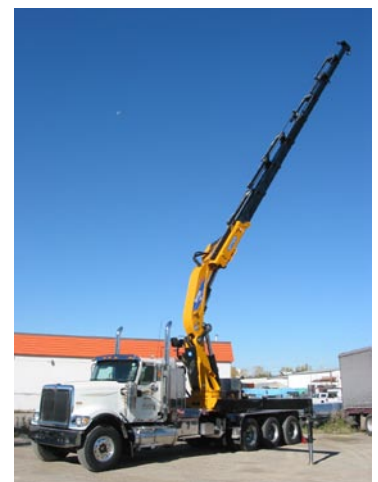

THE POWER OF PERFORMANCE

Effer offers a wide range of cranes with over 40 models, available in hundreds of variants.

Featuring lifting capacities from 2 to 200 ton, with as many as 5 different boom configurations.

Maximum reach range from 35' on main boom to max reach on jib of 164'.

Consult Kirby-Smith Machinery on the crane solution for any kind of job application.